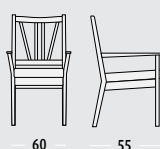

Avtagbart armlen

3-seter

Stol med lav rygg

Stol med høy rygg og hjul

Høyderegulerbar stol 46 – 54 cm

Justerbar fotskammel

Avtagbart setetrekk med strikk og avtagbart ryggtrekk med glidelås

Regulerbar hvilestol

**Info:** Salina is available as chair, loveseat and 3-seater, high-backed adjustable chair, wheel chair, tilting chair, elevating chair and stool. Options for incontinence sheet in seat, removable seat cover with elastic and back cover with zipper. The model has Nozag springs in the seats, which has a clearance to the back. Possibility for open sides, sides with ribs or closed. **Matching furnitures:** Lip tables and Selma collection. **Wood:** Oak, birch, beech or beech in standard range of stains.

Si  
Si

Sittehøyde: 46  
Seating height: 46

Spisestuelstol uten armlen

Spisestuelstol med armlen, hjul og avtagbar ryggpute

Ekstra bred stol

**Info:** Stablebar spisestuelstol, med eller uten armlene. Avtagbart setetrekk med strikk. Mulighet for inkontinensduk i sete, hjul på frambein og avtagbar ryggpute. **Tilhørende bord:** Lip bordserie. **Treverk:** Eik, bjørk, bøk eller bøk beiset i våre standard farger.

**Info:** Stackable dining chair, with or without armrest. Removable seat cover with elastic. Possibility for incontinence sheet on seat, wheels on front legs, and removable back cushion. **Matching tables:** Lip tables. **Wood:** Oak, birch, beech or beech in standard range of stains.