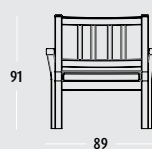

Sittehøyde: 47
Seating height: 47