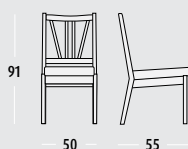

Avtagbart armlen

3-seter

Stol med lav rygg

Stol med høy rygg og hjul

Høyderegulerbar stol 46 – 54 cm

Justerbar fotskammel

Avtagbart setetrekk med strikk og avtagbart ryggtrekk med glidelås

Regulerbar hvilestol

**Info:** Salina is available as chair, loveseat and 3-seater, high-backed adjustable chair, wheel chair, tilting chair, elevating chair and stool. Options for incontinence sheet in seat, removable seat cover with elastic and back cover with zipper. The model has Nozag springs in the seats, which has a clearance to the back. Possibility for open sides, sides with ribs or closed. **Matching furnitures:** Lip tables and Selma collection. **Wood:** Oak, birch, beech or beech in standard range of stains.

Si  
Si

Sittehøyde: 46  
Seating height: 46

Spisestuelstol uten armlen

Spisestuelstol med armlen, hjul og avtagbar ryggpute

Ekstra bred stol

**Info:** Stablebar spisestuelstol, med eller uten armlene. Avtagbart setetrekk med strikk. Mulighet for inkontinensduk i sete, hjul på frambein og avtagbar ryggpute. **Tilhørende bord:** Lip bordserie. **Treverk:** Eik, bjørk, bøk eller bøk beiset i våre standard farger.

**Info:** Stackable dining chair, with or without armrest. Removable seat cover with elastic. Possibility for incontinence sheet on seat, wheels on front legs, and removable back cushion. **Matching tables:** Lip tables. **Wood:** Oak, birch, beech or beech in standard range of stains.