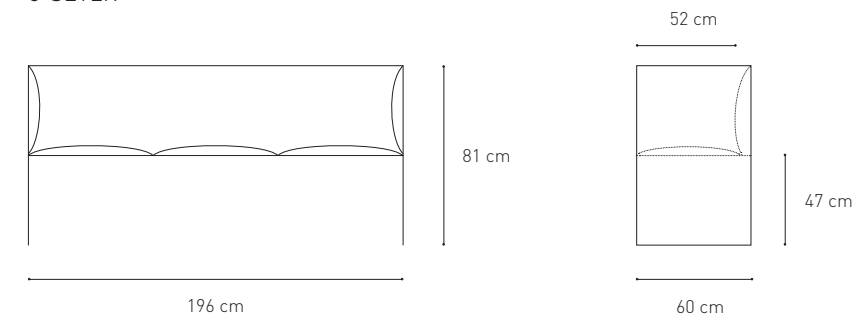

Serien Mono, der alt overflødig er skrellet av, er helt særegen. Torbjørn Anderssen og Espen Voll har tegnet denne nette sofaen for offentlig miljø. En enkel og nøytral sitteløsning som krever minimalt av plass.

English The distinctive Mono series, where excess is peeled off. Torbjørn Anderssen and Espen Voll has designed this neat sofa for public use. A simple and neutral seating solution that requires minimal space.

Mer om våre produkter:
www.hjelle.no

3-SETER