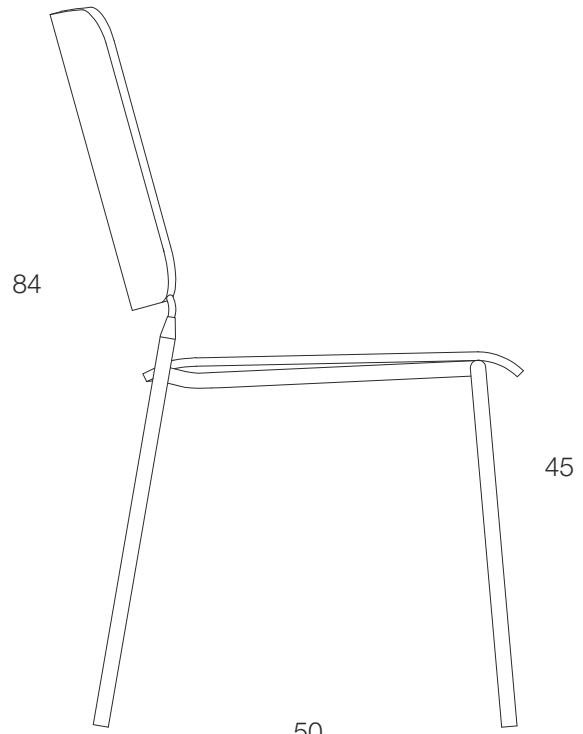

Other

Armrest: black or light grey

Custom colours are available for bulk orders.

Accessories

Stacking bumper, connection fitting, writing tablet and chair trolley.

The chair is stackable.

49
55*

84