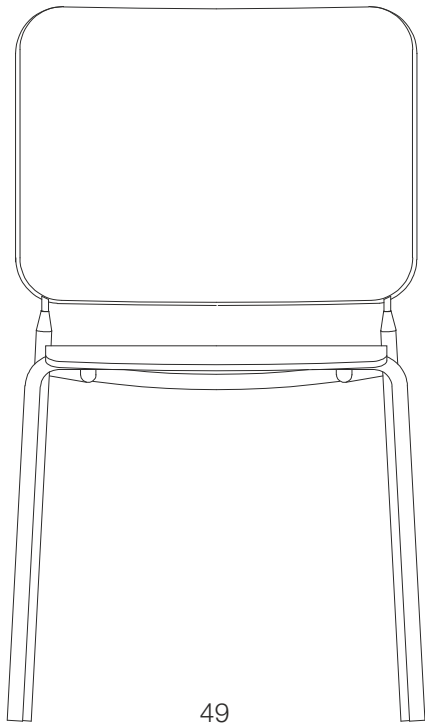

Other

Armrest: black or light grey

Custom colours are available for bulk orders.

Accessories

Stacking bumper, connection fitting, writing tablet and chair trolley.

The chair is stackable.

49
55*

84