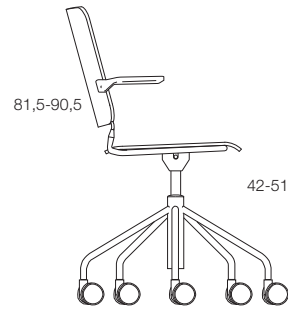

### Frame standard

Height: 460, 530, 600, 730, 900 and 1060 mm.

Colours: white, silver, black, chrome.

# Feather Swivel

61  
without armrest

66

61  
without armrest/adjustable height

66

61  
with armrest

66

61  
with armrest/adjustable height