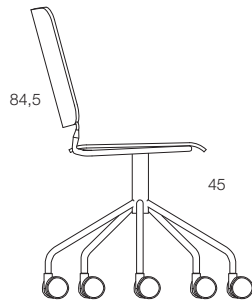

### Frame standard

Height: 460, 530, 600, 730, 900 and 1060 mm.

Colours: white, silver, black, chrome.

# Feather Swivel

61  
without armrest

66

61  
without armrest/adjustable height

66

61  
with armrest

66

61  
with armrest/adjustable height