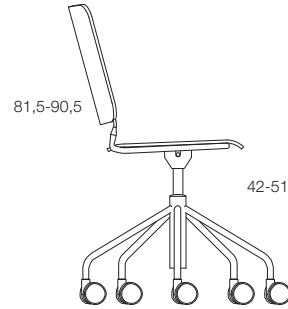

### Frame standard

Height: 460, 530, 600, 730, 900 and 1060 mm.

Colours: white, silver, black, chrome.

# Feather Swivel

61  
without armrest

66

61  
without armrest/adjustable height

66

61  
with armrest

66

61  
with armrest/adjustable height