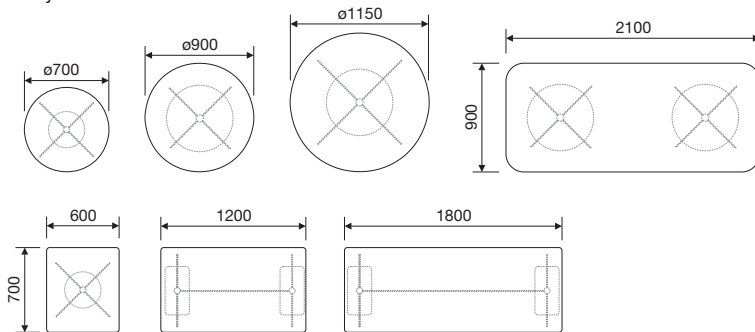

Feather table | Bord

Höjd 730 mm