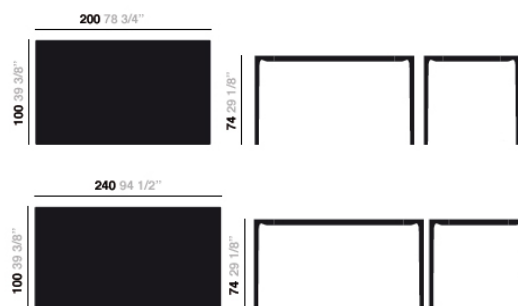

Dimensions*

* Files CAD 2D - 3D available for download at www.arper.com

Base finishes

Shipment details

	kg	m³	lb	ft³
Art. 0805 1 PCS = 4 boxes	36.06	0.387	138.732	13.666
Art. 0806 1 PCS = 4 boxes	67.11	0.444	147.642	15.679

Top finishing options

Laminated

Wood-veneered