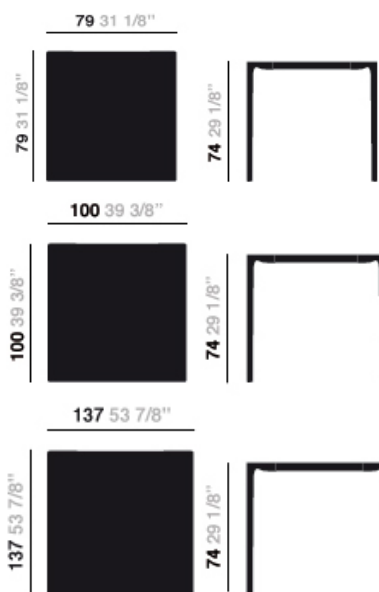

Dimensions*

* Files CAD 2D - 3D available for download at www.arper.com

Base finishes

Shipment details

	kg	m³	lb	ft³
Art. 0800				
1 PCS = 4 boxes	32.18	0.208	70.796	7.345
Art. 0804				
1 PCS = 4 boxes	40.54	0.259	89.38	9.146
Art. 0807				
1 PCS = 4 boxes	61.82	0.379	136	13.384

Top finishing options

Laminated

Wood-veneered