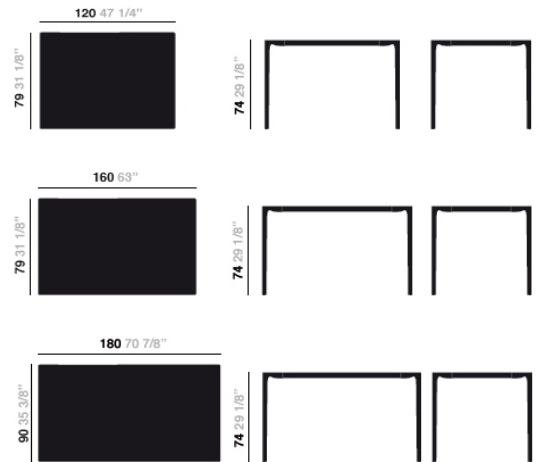

Dimensions*

* Files CAD 2D - 3D available for download at www.arper.com

Base finishes

LU1
Aluminum
finish steel

V12 White
lacquered
matt

V39 Black
lacquered
matt

V43 Black
lacquered
glossy

V42
China-Red
lacquered
glossy

Shipment details

Art. 0801	kg	m³	lb	ft³
1 PCS = 4 boxes	40.13	0.257	88.286	9.075
Art. 0802				
1 PCS = 4 boxes	48.28	0.305	106.216	10.77
Art. 0814				
1 PCS = 4 boxes	48	0.31	105.6	10.698
Art. 0803				
1 PCS = 4 boxes	55.66	0.349	122.71	12.324

Top finishing options

Laminated

LM
Laminated
5 colors

Wood-veneered

IM - L20
Veneered
Bleached oak

IM - L22
Veneered
Natural oak

IM - L21
Veneered
Wengé