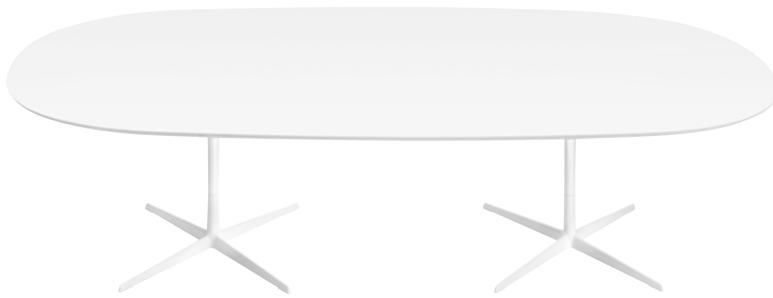

Eolo / Table h 74

Design by Lievore Altherr Molina, 2004

Art. 0785: Mdf MD 131 x 300 cm - 51 5/8" x 118 1/8"

Art. 0786: Mdf MD 121 x 250 cm - 47 5/8" x 98 3/8"

Art. 0792: LM 124 x 300 cm - 48 7/8" x 118 1/8"

Art. 0796: LM 121 x 250 cm - 47 5/8" x 98 3/8"

Table with lacquered aluminum 4 way base and top in white embossed MDF or in laminate. Different top shapes and sizes available (round or oval). Height cm 74 - 29 1/8"