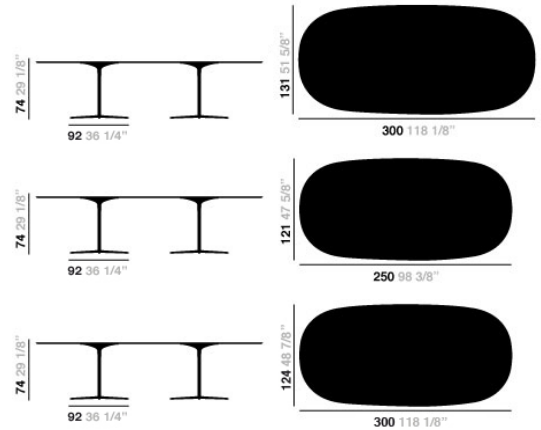

Dimensions*

* Files CAD 2D - 3D available for download at www.arper.com

Shipment Details

Art.	kg	m³	lb	ft³
Art. 0785				
1 PCS = 3 Boxes	120	1.241	264	43.839
Art. 0786				
1 PCS = 3 Boxes	101.5	1.158	223.3	40.890
Art. 0792				
1 PCS = 3 Boxes	120	1.241	264	43.839
Art. 0796				
1 PCS = 3 Boxes	101.5	1.158	223.3	40.890

Base finish

V12 White
lacquered
Glossy

Top Finishing Options

Embossed lacquered Mdf

M02

Top laminate

LM1
410

LM3
1810

LM5
421

Resistance test

Only for tables with top in MDF

ASTM D 3363/05	H
EN 12720/97	B
EN 12721/97	B
EN 12722/97	B
EN 717-2:1994	mgHCHO/(m² - h) = 0,6
UNI 9115/87	5°
UNI 9240/87	Mpa 2,3
UNI 9427/89	4°
UNI 9429/89	5°