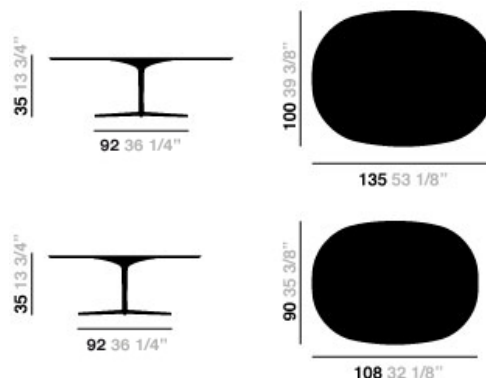

Dimensions*

* Files CAD 2D - 3D available for download at www.arper.com

Shipment Details

Art.	kg	m³	lb	ft³
Art. 0788				
1 PCS = 1 Box	14.1	0.240	31.02	8.471
Art. 0790				
1 PCS = 2 Boxes	38.3	0.387	84.26	13.67
Art. 0789				
1 PCS = 2 Boxes	30.4	0.348	66.88	12.293
Art. 0797				
1 PCS = 2 Boxes	38.3	0.387	84.26	13.67

Base finish

V12 White
lacquered
Glossy

Top Finishing Options

Embossed lacquered Mdf

M02

Top laminate

LM1
410

LM3
1810

LM5
421

Resistance test

Only for tables with top in MDF

ASTM D 3363/05	H
EN 12720/97	B
EN 12721/97	B
EN 12722/97	B
EN 717-2:1994	mgHCHO/(m² - h) = 0,6
UNI 9115/87	5°
UNI 9240/87	MPa 2,3
UNI 9427/89	4°
UNI 9429/89	5°