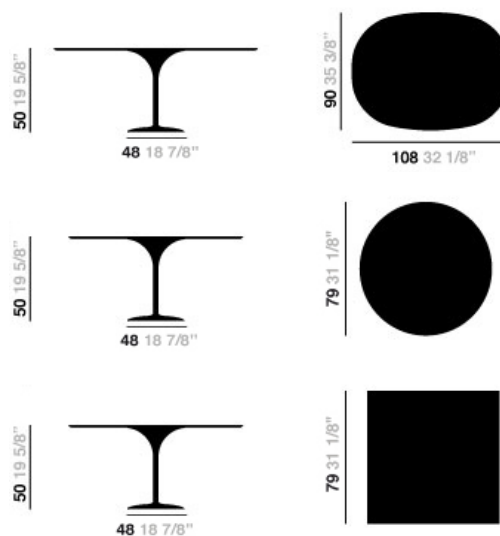

Dimensions*

* Files CAD 2D - 3D available for download at www.arper.com

Base finish

LU2
Shiny
stainless
steel

S03
Brushed
stainless
steel

Shipment Details

Art.	kg	m³	lb	ft³
Art. D080				
1 PCS = 3 boxes	33.16	0.153	72.95	5.42
Art. D074				
1 PCS = 4 boxes	49.46	0.2616	108.812	9.238
Art. D097				
1 PCS = 4 boxes	43.66	0.196	96.052	6.914
Art. D098				
1 PCS = 4 boxes	46.16	0.196	101.552	6.914

Column finish

V12
Verniciato
bianco
lucido

Top Finishing Options

Top laminate

LM1

LM3

LM5