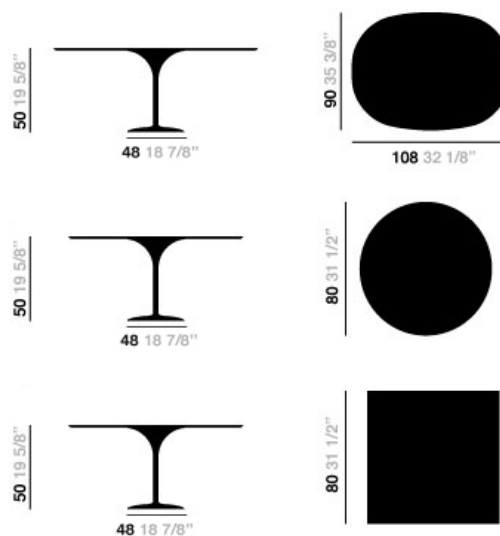

Dimensions*

* Files CAD 2D - 3D available for download at www.arper.com

Base finish

LU2
Shiny
stainless
steel

S03
Brushed
stainless
steel

Shipment Details

Art.	kg	m³	lb	ft³
Art. D080				
1 PCS = 3 boxes	33.16	0.153	72.952	5.42
Art. D085				
1 PCS = 4 boxes	49.46	0.261	104.812	9.238
Art. D089				
1 PCS = 4 boxes	43.66	0.196	96.052	6.914
Art. D090				
1 PCS = 4 boxes	46.16	0.196	101.552	6.914

Column finish

V12
Verniciato
bianco
lucido

Top Finishing Options

Embossed lacquered Mdf

M02

Resistance Test

Only for tables with top in MDF

ASTM D 3363/05	H
EN 12720/97	B
EN 12721/97	B
EN 12722/97	B
EN 717-2:1994	mgHCHO/(m² - h) = 0,6
UNI 9115/87	5°
UNI 9240/87	MPa 2,3
UNI 9427/89	4°
UNI 9429/89	5°