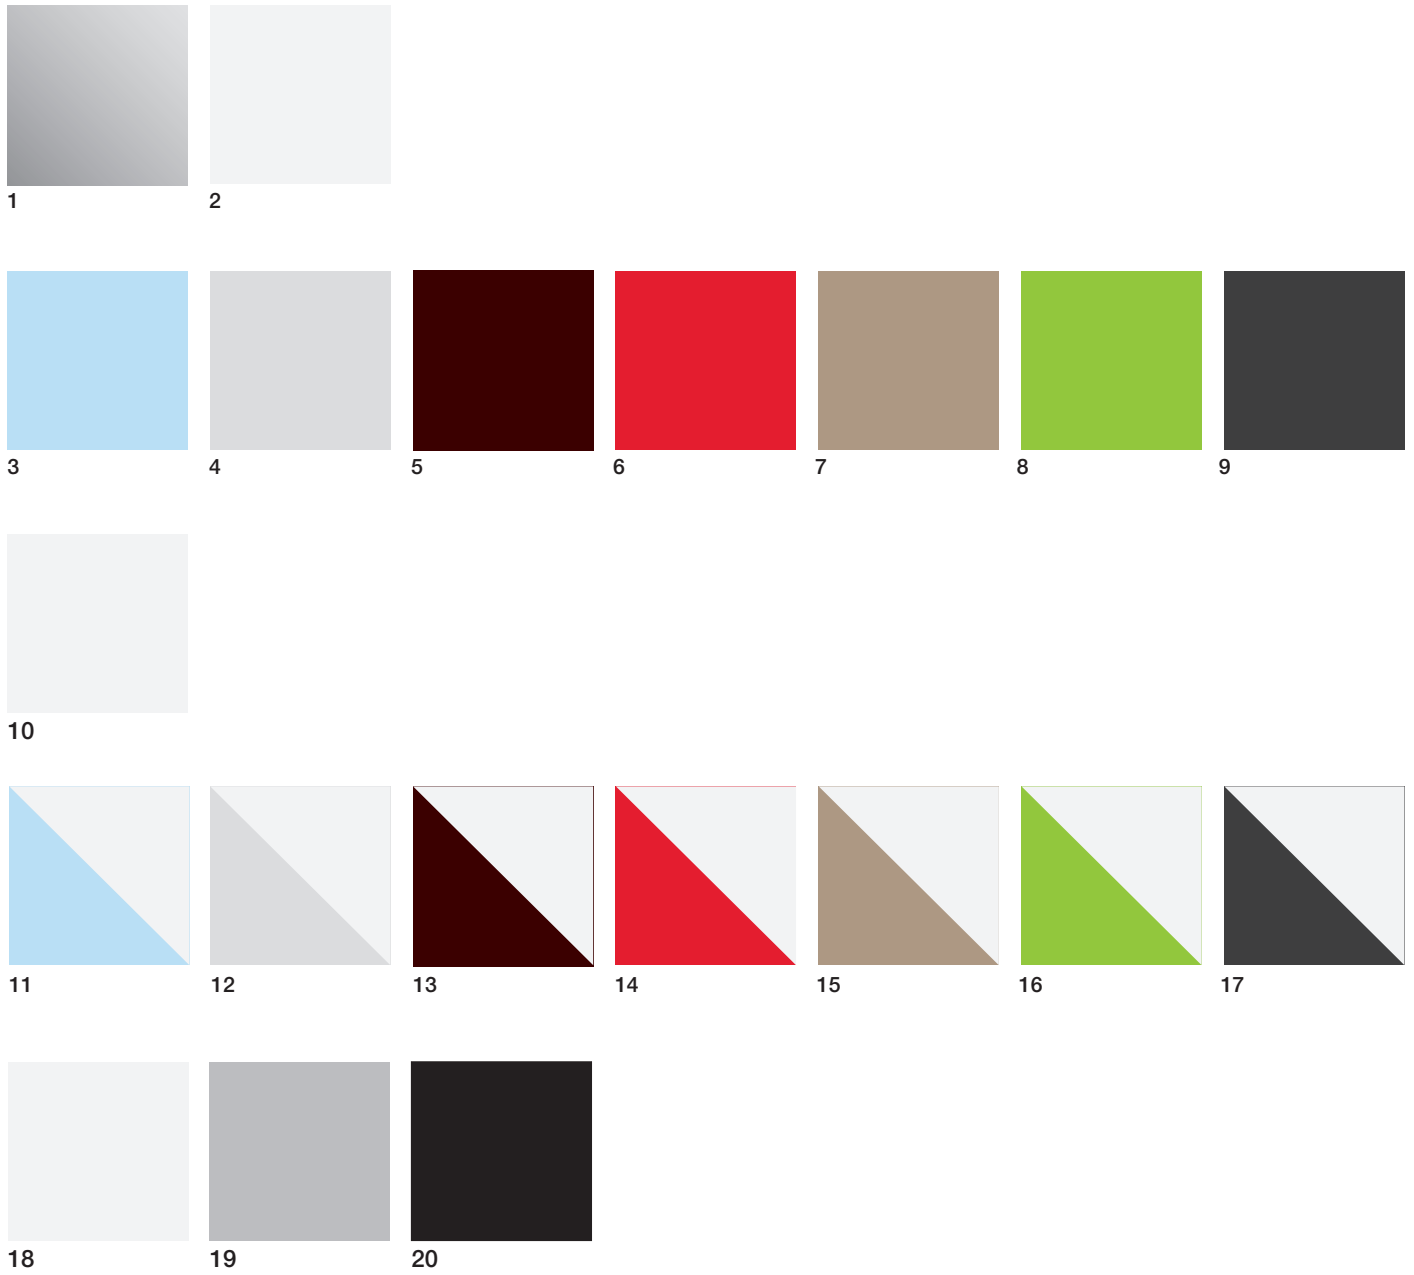

Finishes

Dizzie

arper

T +39 0422 7918 F +39 0422 791800 www.arper.com

Steel frame base

- 1 Chrome finish steel
- 2 White lacquered glossy

**Steel frame base
– only for h 50 cm**

- 3 Blue lacquered glossy
- 4 Grey lacquered glossy
- 5 Moka lacquered glossy
- 6 Red lacquered glossy
- 7 Sand lacquered glossy
- 8 Green lacquered glossy
- 9 Black lacquered glossy

Top embossed MDF

- 10 White

**Top on MDF with PVC White
– only for h 50 cm**

- 11 White/Blue
- 12 White/Grey
- 13 White/Moka
- 14 White/Red
- 15 White/Sand
- 16 White/Green
- 17 White/Black

Top laminate

- 18 White
- 19 Grey
- 20 Black