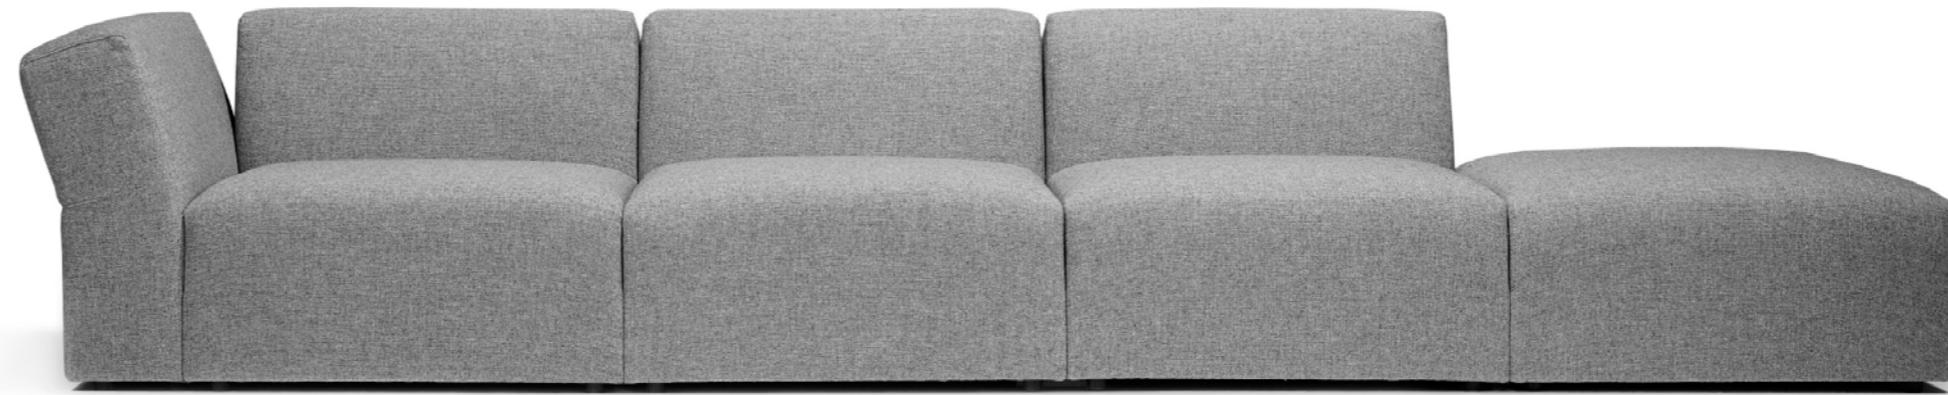

OK /
SOFA

LK HJELLE

Design Norway Says

L.K. Hjellevarefabrikk AS, Postboks 8, N-6239 Sykkylven
Tlf +47 70 25 44 00, Fax +47 70 25 44 01, Epost info@hjelle.no, Web www.hjelle.no