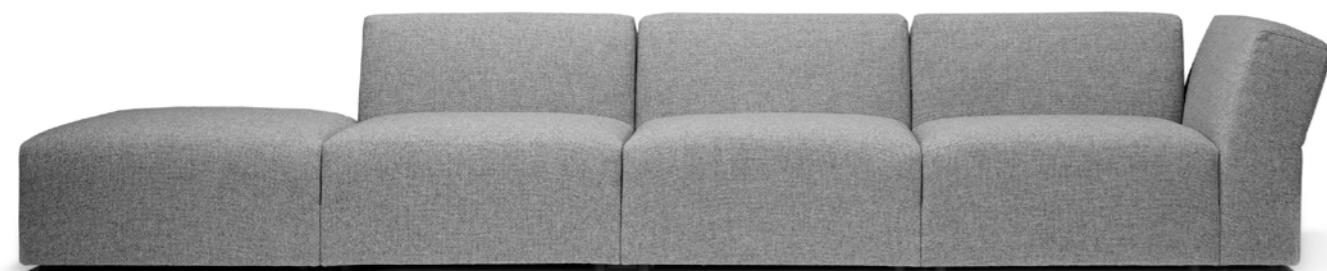

OK /
SOFA

LK HJELLE

Design Norway Says

L.K. Hjellevarefabrikk AS, Postboks 8, N-6239 Sykkylven
Tlf +47 70 25 44 00, Fax +47 70 25 44 01, Epost info@hjelle.no, Web www.hjelle.no