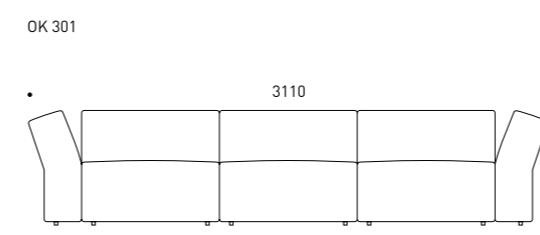

OK er et enkelt modulsystem der en ved hjelp av 3 ulike deler kan lage forskjellige sofaløsninger. Modulene settes sammen etter eget behov og kan grupperes på nye måter etter behov.

English OK is a simple module system, which can create different sofa solutions, using 3 different parts. The modules are assembled according to your needs and may be grouped in new ways, as required.

Mer om våre produkter:
www.hjelle.no

OK SOFA